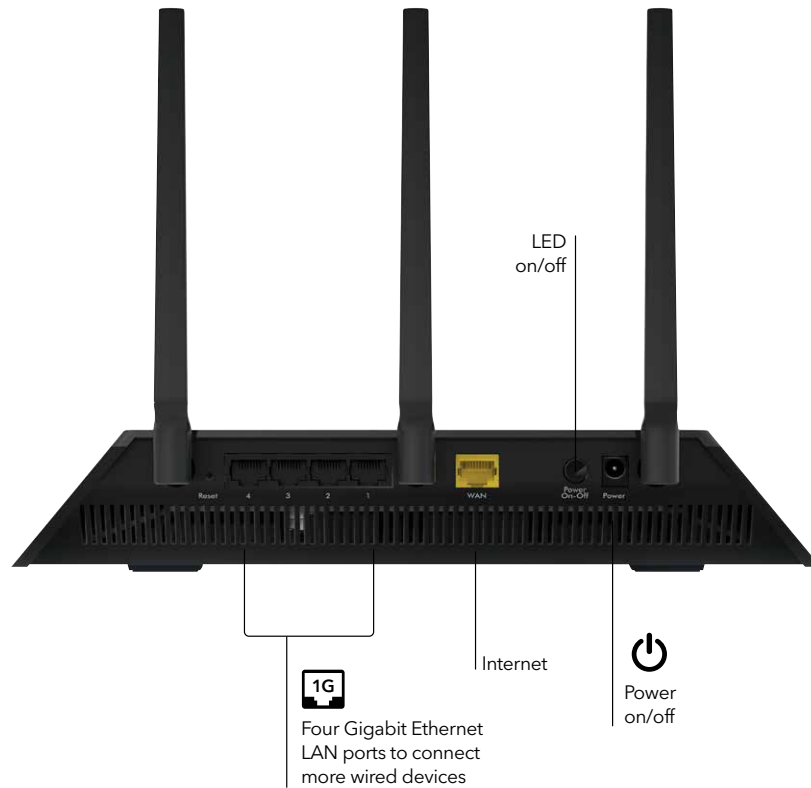

Multi-User MIMO (MU-MIMO)

Traditional WiFi routers can stream data to only one device in the home at a time. When multiple devices are connected to the router, each device needs to take its turn, and then wait before receiving more data. This can lead to slower network and Internet speeds. Using Multi-User MIMO technology, NETGEAR routers can stream data to multiple devices simultaneously. With MU-MIMO, your WiFi network can deliver faster throughput to every MU-MIMO connected device. That means faster downloads and smoother streaming for your devices.

Enjoy simultaneous streaming with MU-MIMO

Data sent to one device at a time

Traditional WiFi

Data sent to multiple devices simultaneously

MU-MIMO WiFi

Connection Diagram

NIGHTHAWK®

Nighthawk® AC2400 Smart WiFi Router

Package Contents

- Nighthawk® R7350 Smart WiFi Router (R7350)
- Three (3) detachable antennas
- Ethernet cable
- Quick start guide
- Power adapter

Physical Specifications

- Dimensions: 11.22 x 7.26 x 1.97 in (285 x 184.5 x 50 mm)
- Weight: 1.65lb (750g)