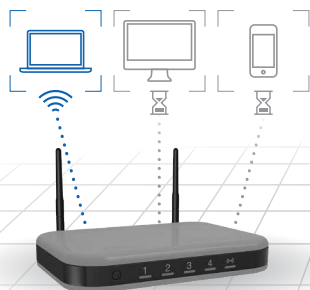

Enjoy simultaneous streaming with MU-MIMO

Data sent to one device at a time

Traditional WiFi