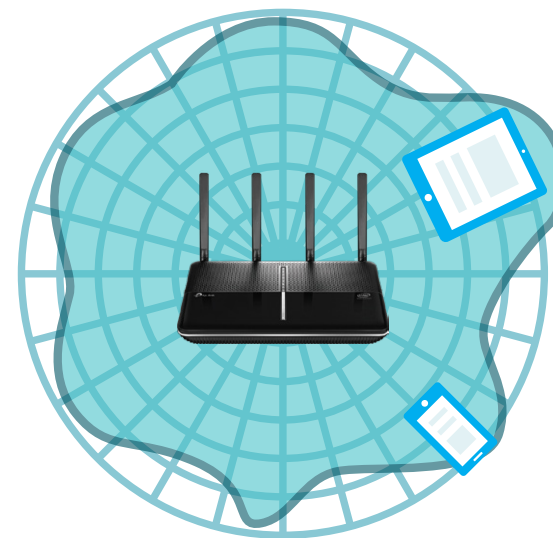

Archer C2700