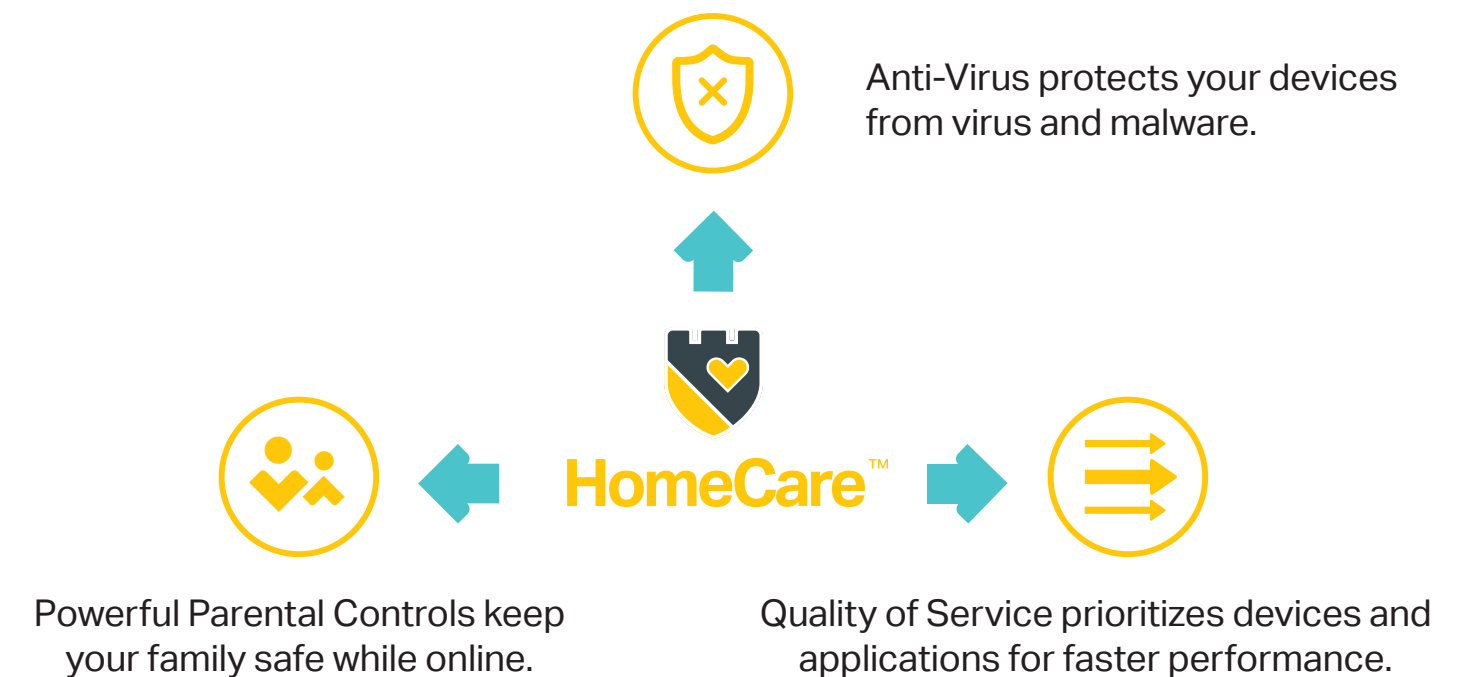

AC2600 MU-MIMO Wi-Fi Router

Archer C2700

Highlights

Stable, Far-Reaching Wi-Fi

4 high-performance antennas deliver Wi-Fi signal to every corner of your home, greatly outperforming internal antennas. Beamforming technology dramatically improves wireless coverage and helps provide stronger, more reliable connections.

Regular Router

Archer C2700

HomeCare™ for Comprehensive Threat Protection

TP-Link HomeCare™, powered by Trend Micro™, protects every device from the latest cyber threats with powerful security, built-in antivirus and cutting-edge intrusion prevention, comprehensively creating a highly-protected smart home environment.

Highlights

MU-MIMO 4x Faster Connections

MU-MIMO technology serves multiple devices at once, reducing wait time, increasing Wi-Fi throughput for every device and making each stream more efficient.

Traditional Router