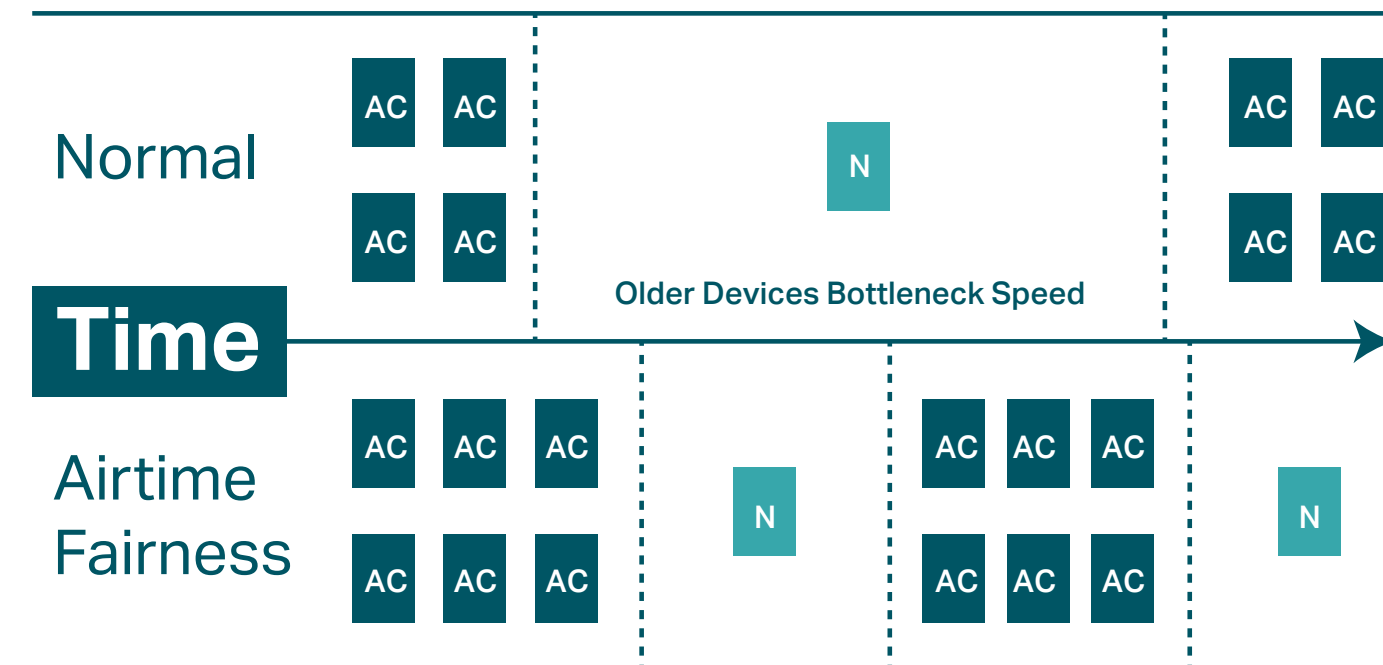

MU-MIMO Router

Works with IFTTT

Trigger actions when devices are connecting, disconnecting or being added to your network and set triggers to prioritize a device or an activity with anything that works with IFTTT.

Highlights

Band Steering

Band steering technology surveys the Wi-Fi environment to intelligently assign devices to the best available band, giving each device optimized connection and throughput.

Airtime Fairness

Equally divides attention between new devices like your gaming rig and older devices to improve Wi-Fi performance and reliability without limiting your network.

Features

Speed

- **Ultimate Wireless Speed** – Combined wireless speeds of up to 800 Mbps (over 2.4GHz) and 1733 Mbps (over 5GHz)
- **MU-MIMO** – Simultaneously transfers data to multiple devices for 4x faster connections
- **802.11 ac** – Provides a data transfer rate 3 times faster than 802.11n for each stream

Wi-Fi Range

- **Ultimate Range Wi-Fi** – 4 dual band detachable high-performance antennas with a high-powered amplifier ensure widespread Wi-Fi coverage and a stable connection
- **Intel® Home Wi-Fi Chipset** – Helps deliver consistent and powerful signal strength to multiple devices at the same time