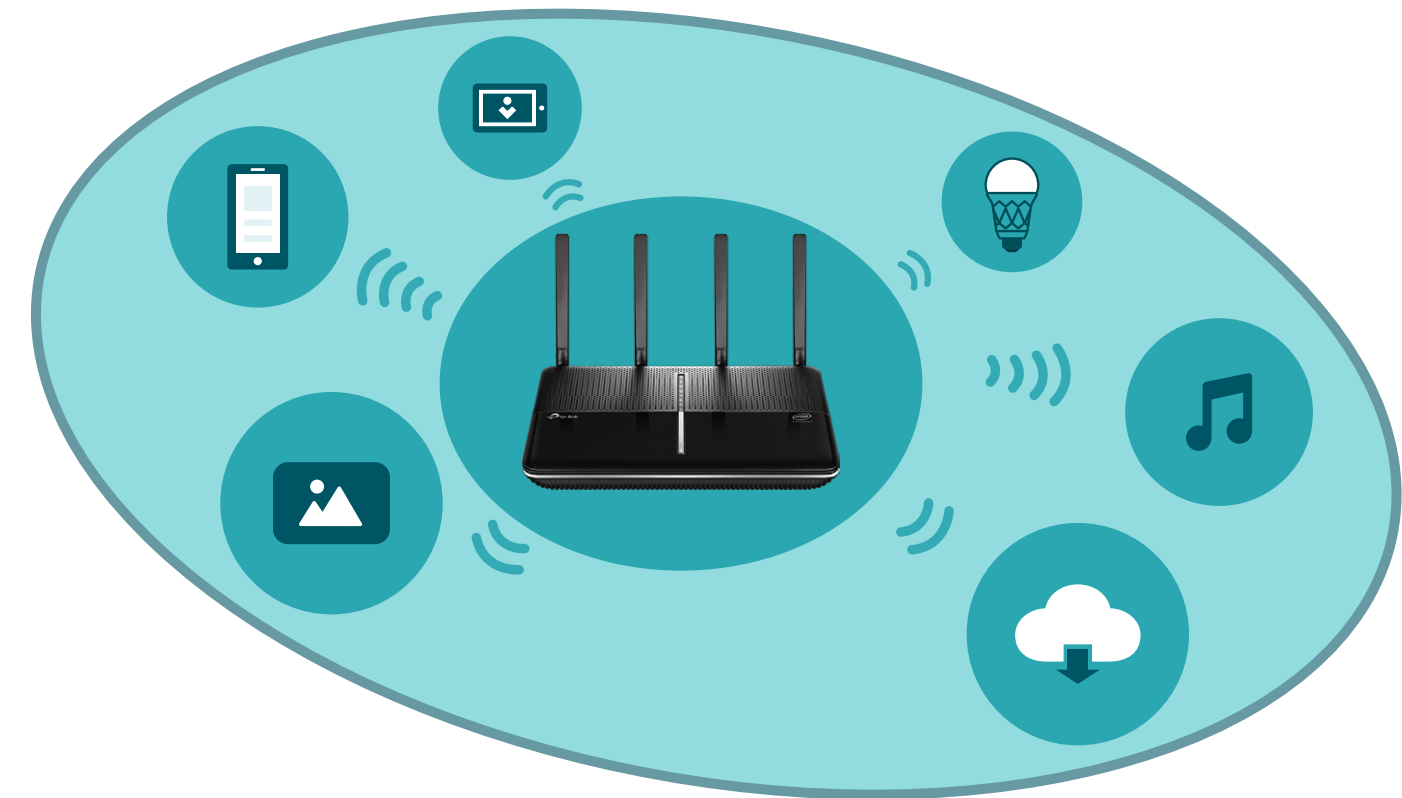

Regular Router

Archer C2700

HomeCare™ for Comprehensive Threat Protection

TP-Link HomeCare™, powered by Trend Micro™, protects every device from the latest cyber threats with powerful security, built-in antivirus and cutting-edge intrusion prevention, comprehensively creating a highly-protected smart home environment.

Highlights

MU-MIMO 4x Faster Connections

MU-MIMO technology serves multiple devices at once, reducing wait time, increasing Wi-Fi throughput for every device and making each stream more efficient.

Traditional Router

MU-MIMO Router

Works with IFTTT

Trigger actions when devices are connecting, disconnecting or being added to your network and set triggers to prioritize a device or an activity with anything that works with IFTTT.

Highlights

Band Steering

Band steering technology surveys the Wi-Fi environment to intelligently assign devices to the best available band, giving each device optimized connection and throughput.

Airtime Fairness