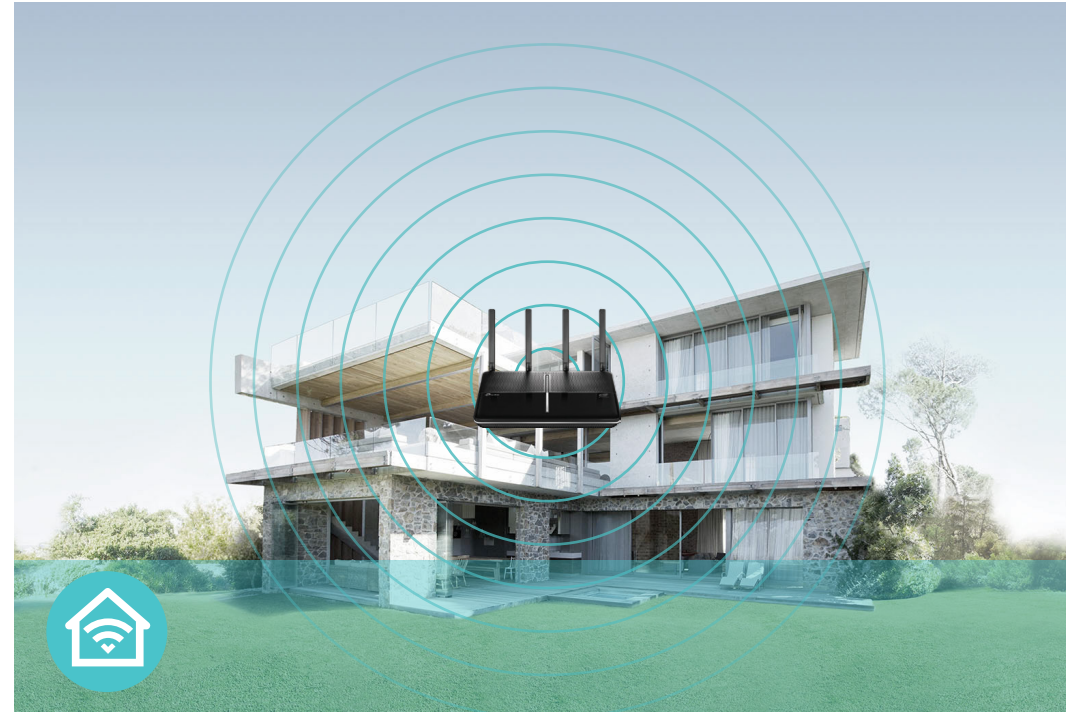

Highlights

Band Steering

Band steering technology surveys the Wi-Fi environment to intelligently assign devices to the best available band, giving each device optimized connection and throughput.

Airtime Fairness

Equally divides attention between new devices like your gaming rig and older devices to improve Wi-Fi performance and reliability without limiting your network.

Features

Speed

- **Ultimate Wireless Speed** – Combined wireless speeds of up to 800 Mbps (over 2.4GHz) and 1733 Mbps (over 5GHz)
- **MU-MIMO** – Simultaneously transfers data to multiple devices for 4x faster connections
- **802.11 ac** – Provides a data transfer rate 3 times faster than 802.11n for each stream

Wi-Fi Range

- **Ultimate Range Wi-Fi** – 4 dual band detachable high-performance antennas with a high-powered amplifier ensure widespread Wi-Fi coverage and a stable connection
- **Intel® Home Wi-Fi Chipset** – Helps deliver consistent and powerful signal strength to multiple devices at the same time