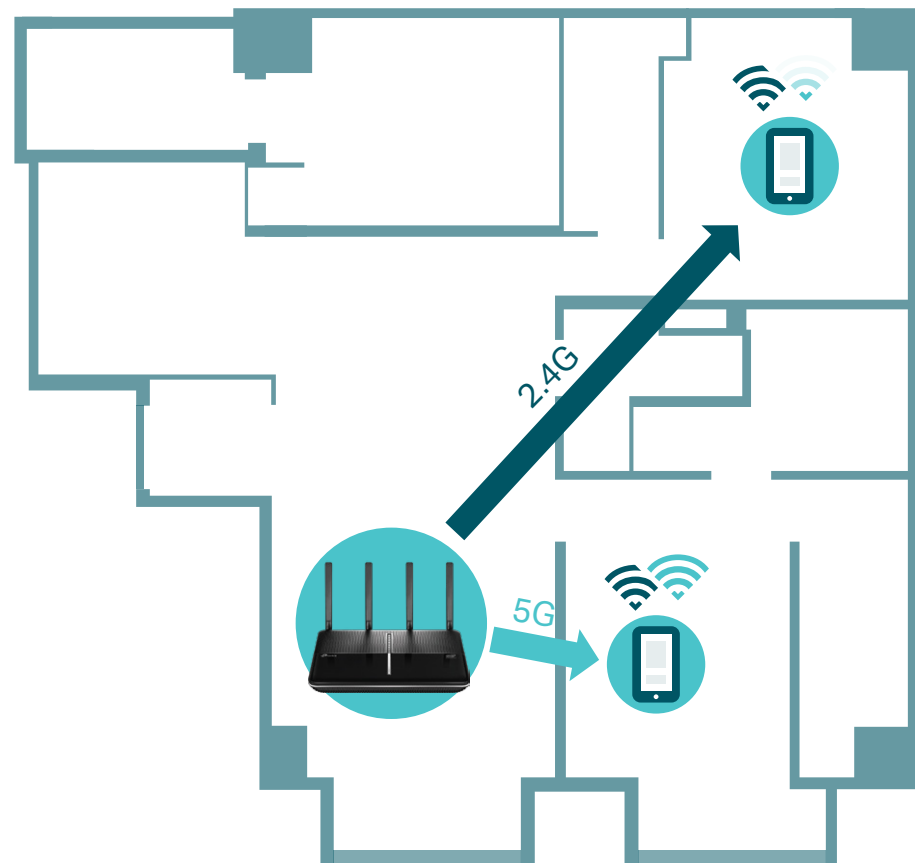

MU-MIMO Router

Works with IFTTT

Trigger actions when devices are connecting, disconnecting or being added to your network and set triggers to prioritize a device or an activity with anything that works with IFTTT.

Highlights

Band Steering

Band steering technology surveys the Wi-Fi environment to intelligently assign devices to the best available band, giving each device optimized connection and throughput.

Airtime Fairness