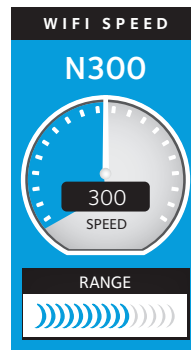

Performance & Use

- N300 WiFi
- Cable modem download speeds up to 340 Mbps[†]—8 times faster than DOCSIS[®] 2.0
- Eliminate monthly rental fees
- Works with U.S. cable Internet providers like Cablevision, Charter, Cox, Time Warner Cable[®], XFINITY[®] & more