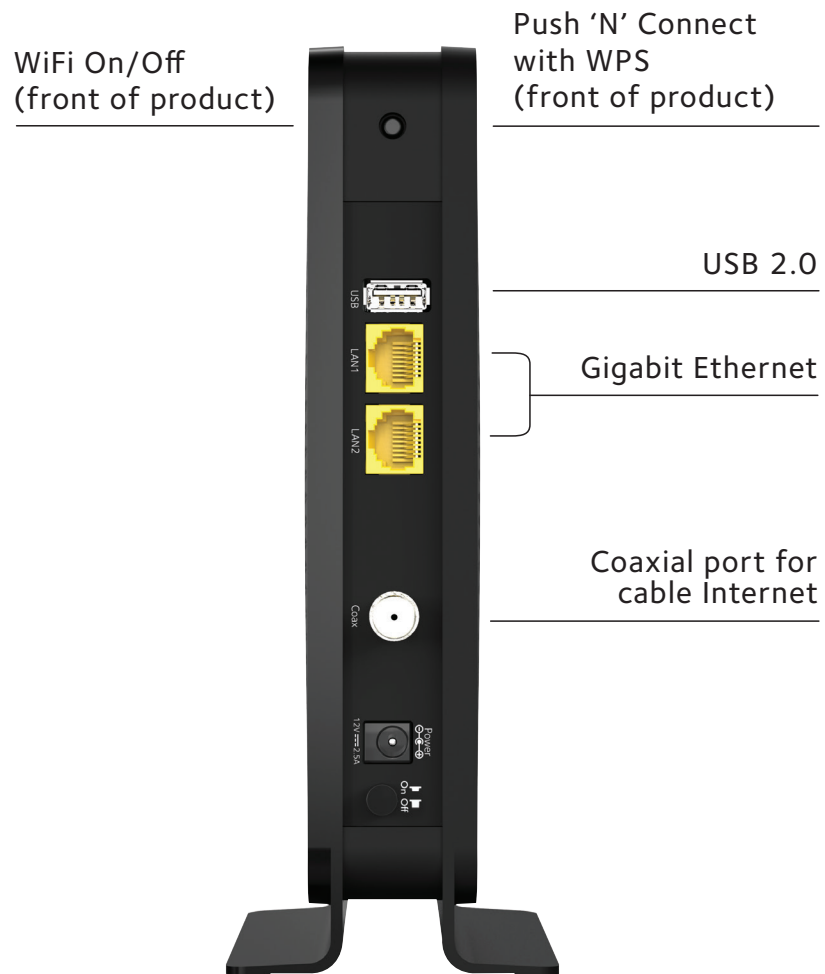

Applications

With the N300 WiFi Cable Modem Router create a better home network for applications such as online gaming, a fast reliable connection to the Internet and a secure wireless connection.

Ideal Uses

EMAIL, CHAT, SURF, MUSIC, VIDEO—Enjoy a fast, reliable and secure wireless connection to the Internet

ONLINE GAMING—Optimized for multi-player gaming with no lags

Connection Diagram

PACKAGE CONTENTS

- N300 Cable Modem Router (C3000)
- Ethernet cable
- Quick install guide
- Power adapter