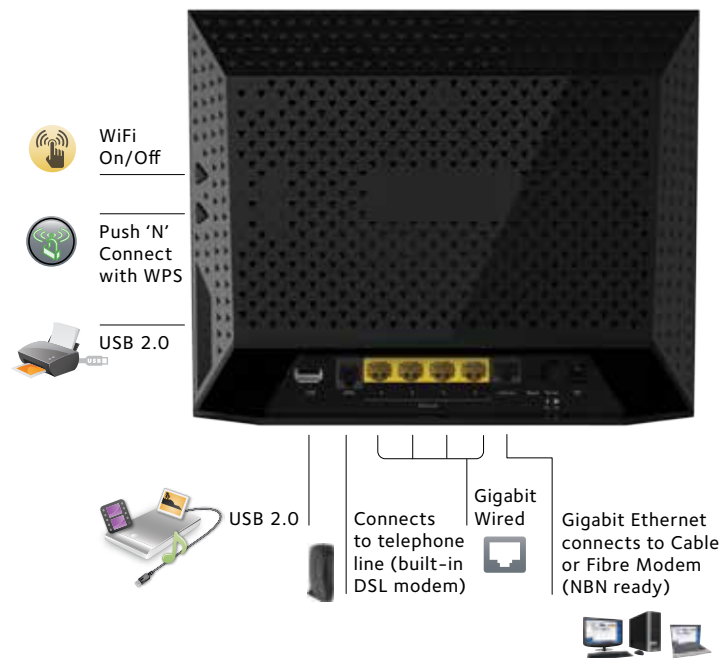

Applications

With the AC1600 WiFi Modem Router create a powerful home network for applications such as lag-free, multiple HD streaming, multi-player online gaming, ultra-fast, reliable connection to the Internet and a secure wireless connection.

MULTIPLE HD STREAMING—Optimized for a smooth, lag-free multiple HD streaming experience

Connection Diagram

PACKAGE CONTENTS

- AC1600 WiFi Modem Router
- Ethernet cable
- Phone cable
- ADSL2+ filter (Australia and New Zealand)
- Quick install guide
- Power adapter