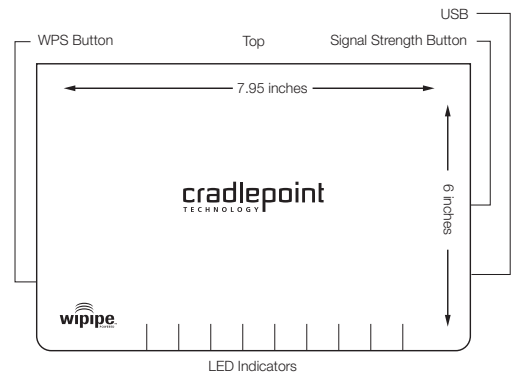

## SPECIFICATIONS

MODEL NAME:	MBR900 Mobile Broadband N Router
WAN:	3G/4G via USB Modem, One (1) 10/100 Ethernet Port
LAN:	WiFi 802.11 b/g/n, Four (4) 10/100 Ethernet Ports
BUTTONS/SWITCHES:	WiFi on/off, WPS (WiFi Protected Setup), Signal Strength Display, and Reset
LED INDICATORS:	Power, LAN (1-4), WAN (wired network), WPS (WiFi Protected Setup), WLAN (Mobile Broadband), Modem, Signal Strength
POWER:	12VDC, 1.2A; 100-240V AC
DIMENSIONS:	7-in x 4.8-in x 1.2-in (180mm x 122mm x 30.25mm)
WEIGHT:	12 oz. (340g)
ENVIRONMENTAL TEMPERATURE:	0°C to 50°C (32°F to 120°F) Operating -20°C to 70°C (-4°F to 158°F) Storage
RELATIVE HUMIDITY:	10% - 85% Operating / 5% - 90% Storage
CERTIFICATIONS:	FCC, WiFi Alliance