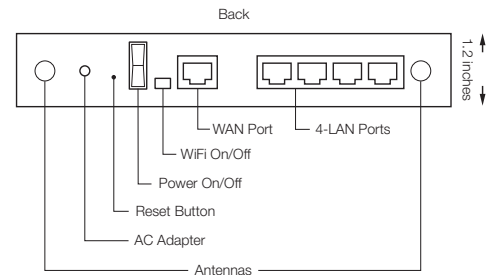

## SPECIFICATIONS

MODEL NAME:	MBR900 Mobile Broadband N Router
WAN:	3G/4G via USB Modem, One (1) 10/100 Ethernet Port
LAN:	WiFi 802.11 b/g/n, Four (4) 10/100 Ethernet Ports
BUTTONS/SWITCHES:	WiFi on/off, WPS (WiFi Protected Setup), Signal Strength Display, and Reset
LED INDICATORS:	Power, LAN (1-4), WAN (wired network), WPS (WiFi Protected Setup), WLAN (Mobile Broadband), Modem, Signal Strength
POWER:	12VDC, 1.2A; 100-240V AC
DIMENSIONS:	7-in x 4.8-in x 1.2-in (180mm x 122mm x 30.25mm)
WEIGHT:	12 oz. (340g)
ENVIRONMENTAL TEMPERATURE:	0°C to 50°C (32°F to 120°F) Operating -20°C to 70°C (-4°F to 158°F) Storage
RELATIVE HUMIDITY:	10% - 85% Operating / 5% - 90% Storage
CERTIFICATIONS:	FCC, WiFi Alliance