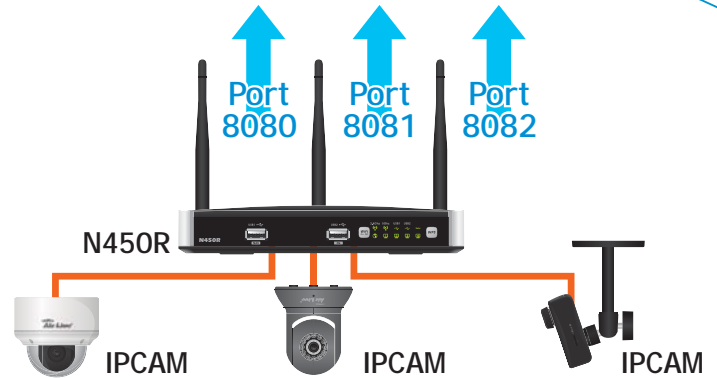

Adapter

In this mode, the N450R will act like a wireless card to connect with remote AP or router.

File Server

The N450R is the all-in-one home network router that combines powerful dual band Wi-Fi connectivity with network attached storage (NAS), USB device-sharing, network downloader, Samba Server, FTP server and Green technology in a sleek, compact desktop design.

Video Bridge

Wireless high speed 450MPbs and high speed Internet lead you to enjoy various applications. Seamlessly work with Xbox, Online game, download application and IPTV streaming.

CAM Plug-n-Play

To make IP camera setup truly fast and easily, AirLive N450R offers the IP Camera PnP application to develop easy-to-use and plug-and-play home surveillance solution. You don't need to worry the complex configuration, just focus on securing your environment.