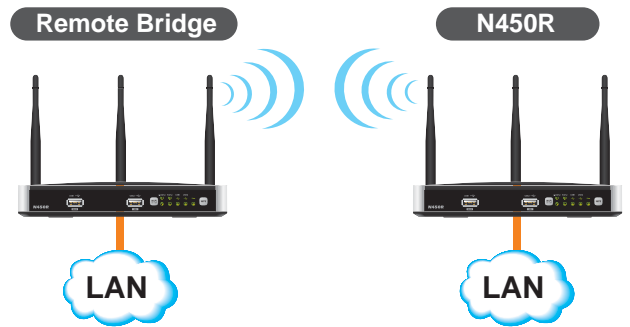

EZ QoS

EZ QoS offers you to easily prioritize and monitor network traffic and guarantee high speed for the most important traffic types. With easy to use traffic shaping tools like priority, traffic types, upstream/downstream bandwidth, DSCP rules, ser/group, specific protocol and more, EZ QoS also provides the flexible ability : Smart QoS to manage traffic flow for essential communications like Game, VoIP, P2P, Chat and Video...etc and user can also define own rule by User-defined QoS Rule.

Wireless Multi-Mode AP Router

In this mode, the AP behaves like a normal wireless router. You can connect the Internet line from ADSL Modem or Cable Modem to the WAN Port.

AP Only

In this mode, the AP will act as a center hub for the wireless network.

WDS Repeater

Use this mode to extend the wireless coverage of another AP/Router. The remote AP/Router must also have WDS function.

WDS Only

Use this mode to connect your local LAN with remote LANs wirelessly.