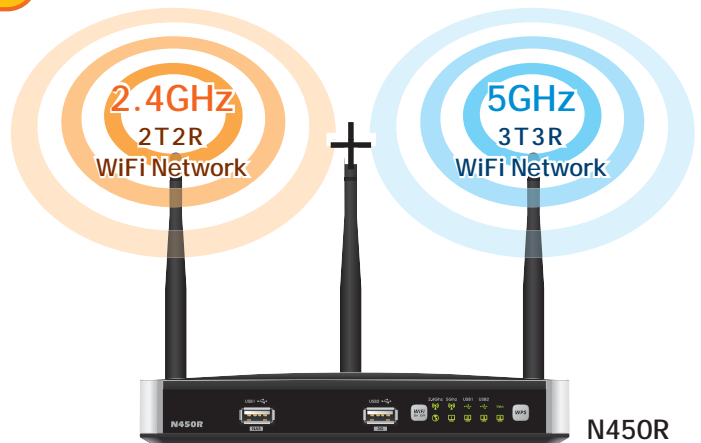

N450R

3T3R Wireless-N Dual Band Gigabit Router

AirLive N450R is all-in-one 3T3R wireless 450Mbps concurrent dual band broadband router with USB slots for USB storage, 3G USB modem support, network downloader, Samba Server, FTP server and Green technology in a sleek, compact desktop design. It also features Gigabit LAN and WAN ports that provide faster speed. If you are looking for a cost effectively and enjoyable online bandwidth, AirLive N450R is the best choice.

Dual Band Concurrent

AirLive N450R is using dual band wireless which compatible with all range of wireless standards (a/b/g/n), and it also build-in with 3T3R MIMO which creates wireless transmitting speed up to 450 Mbps with 5 GHz and 300 Mbps with 2.4 GHz.

Beam Forming

Beam Forming is the new wireless technology to expand the coverage in the multi-level homes and offices; it is the most effective for multi-level and multi-wall environment, the technology to deliver the fastest speed and widest indoor coverage.

It utilizes "Directional Sensing" and "Multi-Path" techniques to achieve this purpose.

IPv6

IPv6 is the next generation of Internet Protocol. When the 4.3 billion addresses provided by IPv4 seem not to satisfy today's need, more and more network devices and Internet services need a real IP address. IPv6 is ready to provide a better quality and service for people.

AirLive is very glad to announce N450R supports both IPv4 and IPv6 to open up a vast new world in the future.