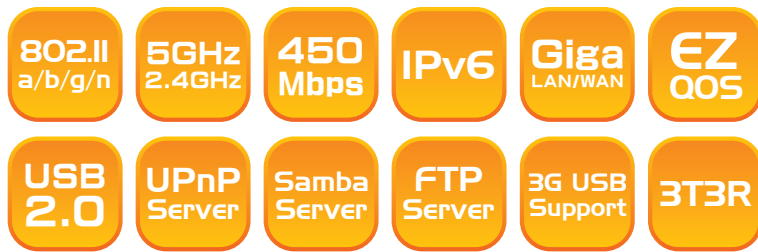

N450R

3T3R Wireless-N Dual Band Gigabit Router

AirLive N450R is all-in-one 3T3R wireless 450Mbps concurrent dual band broadband router with USB slots for USB storage, 3G USB modem support, network downloader, Samba Server, FTP server and Green technology in a sleek, compact desktop design. It also features Gigabit LAN and WAN ports that provide faster speed. If you are looking for a cost effectively and enjoyable online bandwidth, AirLive N450R is the best choice.

Dual Band Concurrent

AirLive N450R is using dual band wireless which compatible with all range of wireless standards (a/b/g/n), and it also build-in with 3T3R MIMO which creates wireless transmitting speed up to 450 Mbps with 5 GHz and 300 Mbps with 2.4 GHz.

EZ QoS

EZ QoS offers you to easily prioritize and monitor network traffic and guarantee high speed for the most important traffic types. With easy to use traffic shaping tools like priority, traffic types, upstream/downstream bandwidth, DSCP rules, ser/group, specific protocol and more, EZ QoS also provides the flexible ability : Smart QoS to manage traffic flow for essential communications like Game, VoIP, P2P, Chat and Video...etc and user can also define own rule by User-defined QoS Rule.