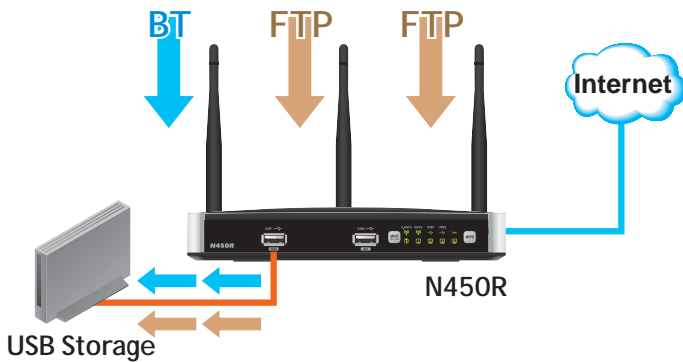

WDS Repeater

Use this mode to extend the wireless coverage of another AP/Router. The remote AP/Router must also have WDS function.

WDS Only

Use this mode to connect your local LAN with remote LANs wirelessly.

Adapter

In this mode, the N450R will act like a wireless card to connect with remote AP or router.

File Server

The N450R is the all-in-one home network router that combines powerful dual band Wi-Fi connectivity with network attached storage (NAS), USB device-sharing, network downloader, Samba Server, FTP server and Green technology in a sleek, compact desktop design.

Video Bridge

Wireless high speed 450MPbs and high speed Internet lead you to enjoy various applications. Seamlessly work with Xbox, Online game, download application and IPTV streaming.

CAM Plug-n-Play

To make IP camera setup truly fast and easily, AirLive N450R offers the IP Camera PnP application to develop easy-to-use and plug-and-play home surveillance solution. You don't need to worry the complex configuration, just focus on securing your environment.