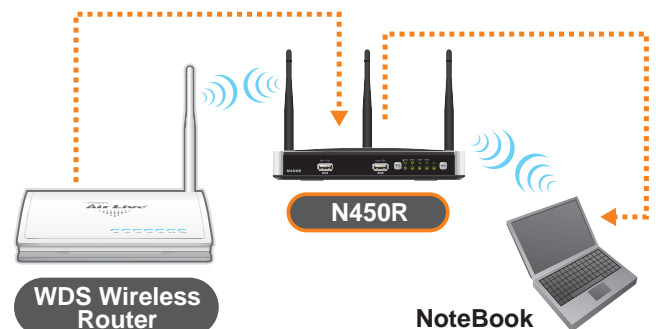

EZ QoS

EZ QoS offers you to easily prioritize and monitor network traffic and guarantee high speed for the most important traffic types. With easy to use traffic shaping tools like priority, traffic types, upstream/downstream bandwidth, DSCP rules, ser/group, specific protocol and more, EZ QoS also provides the flexible ability : Smart QoS to manage traffic flow for essential communications like Game, VoIP, P2P, Chat and Video...etc and user can also define own rule by User-defined QoS Rule.

Wireless Multi-Mode AP Router

In this mode, the AP behaves like a normal wireless router. You can connect the Internet line from ADSL Modem or Cable Modem to the WAN Port.

AP Only

In this mode, the AP will act as a center hub for the wireless network.

WDS Repeater

Use this mode to extend the wireless coverage of another AP/Router. The remote AP/Router must also have WDS function.

WDS Only

Use this mode to connect your local LAN with remote LANs wirelessly.