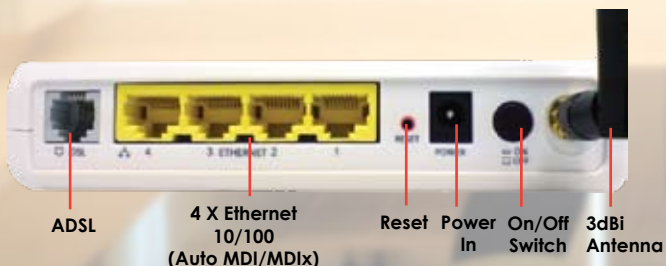

Features

Description	ADSL2/2+ Ethernet Bridge / USB Combo Modem	ADSL2/2+ 4-Port Ethernet Router	ADSL2/2+ Wireless 4-Port Ethernet Router
Model Number	DSL605E (Ethernet Only) DSL605EU (Ethernet / USB)	DSL605ER	DSL605EW
Chipset	INFINEON 7100	INFINEON 7200	INFINEON 7200 + 1350
Memory	2MB Flash 8MB SDRAM	2MB Flash 8MB SDRAM	4MB Flash 16MB SDRAM
LAN Ports 10/100 Base-T Ethernet	1 x RJ45	4 x RJ45	4 x RJ45
LAN USB	1 x USB 1.1 Type B (Only for DSL605EU)	-	-
PVC to VLAN Mapping	No	✓	✓
NAT/ SPI Firewall	✓	✓	✓
Admin/ User Access Control	✓	✓	✓
SNMP	Optional	Optional	✓
DDNS	✓	✓	✓
Port Forwarding	✓	✓	✓
Multiple PVC Support	Up to 8	Up to 8	Up to 16
IGMP V1/2 Support	-	✓	✓
DMZ Support	✓	✓	✓
IP QoS	✓	✓	✓
Protection of DOS	✓	✓	✓
Telnet (Read/Write)	Read Only	Read Only	✓
Wireless Standards	-	-	802.11b/g
Wireless Security	-	-	WEP 64 / 128 / 256bit , WPA , WPA2
Wireless Max Speed	-	-	125Mbps (G++)
Antenna	-	-	1 x non-detachable 3dBi
Weight	210g	220g	250g
Size (L/W/H)	105mm x 105mm x 30mm	156mm x 135mm x 34mm	156mm x 135mm x 34mm
DSL Forum Standards	TR-067, TR-068, TR-069*	TR-067, TR-068, TR-069*	TR-067, TR-068, TR-069*

*Specifications are subjected to change without prior notice

* Minimum requirement of 4MB Flash with 16MB SDRAM

Backpanel View of Aztech DSL605EW

Multi-User Gateway to the Internet

www.aztech.com/prod_adsl.html