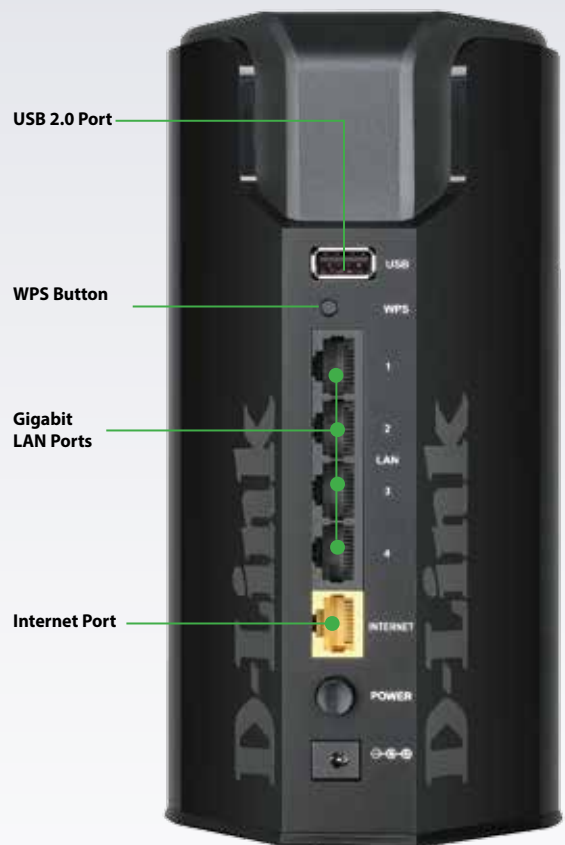

mydlink™ Cloud Services

D-Link's Cloud Routers also provide the added benefit of remote network management and remote file access via mydlink™ Cloud Services. Take advantage of everything mydlink™ Cloud has to offer through the free mydlink™ SharePort®, QRS Mobile, and mydlink™ Lite apps and web portal (mydlink™.com). With the various free mobile apps that are available for iOS and Android devices, you can:

- **mydlink™ Lite** - Monitor and control your home network from anywhere
- **mydlink™ SharePort®** - Stream and share files and media from a connected USB device to your mobile phone or tablet at home or anywhere with an Internet connection
- **QRS Mobile** - Quickly setup your router from your mobile phone or tablet

Technical Specifications

General		
Device Interfaces	• 802.11 a/g/n/ac wireless LAN • Four 10/100/1000 Gigabit LAN ports	• 10/100/1000 Gigabit WAN port • USB 2.0 port
Antennas Type	• Internal	
Network Standards	• IEEE 802.11ac • IEEE 802.11n • IEEE 802.11g	• IEEE 802.11a • IEEE 802.3 • IEEE 802.3u
Minimum Requirements	• Windows® 8.1, Windows® 8, Windows® 7, or Mac OS® X (v10.7)⁴ • Internet Explorer® 11, Mozilla® Firefox® v28, Google Chrome v33, or Safari v7 • Ethernet or Wi-Fi adapter	• CD-ROM • For Internet Access: • For optimal performance, pair the DIR-866L with an AC adapter (DWA-182) • Cable, DSL or Fiber Optics
Functionality		
Advanced Features	• Guest Zone • SharePort™ Web Access • Multi-language web setup wizard • Green Ethernet	• Dual Active Firewall (IPv4/IPv6) • Stack Network Address Translation (NAT) • Stateful Packet Inspection (SPI) • VPN passthrough/multi-session PPTP/L2TP/IPSec
mydlink™ Lite mobile app Features	• Remote Management • View current upload/download bandwidth • View currently connected clients • View web browsing history per client	• Block/unblock client network access • Manage wireless network details
Mobile App Support	• mydlink™ Lite • mydlink™ SharePort®	• SharePort® Mobile • QRS Mobile
Wireless Security	• WPA & WPA2 (Wi-Fi Protected Access)	• Wi-Fi Protected Setup (WPS) PIN/PBC