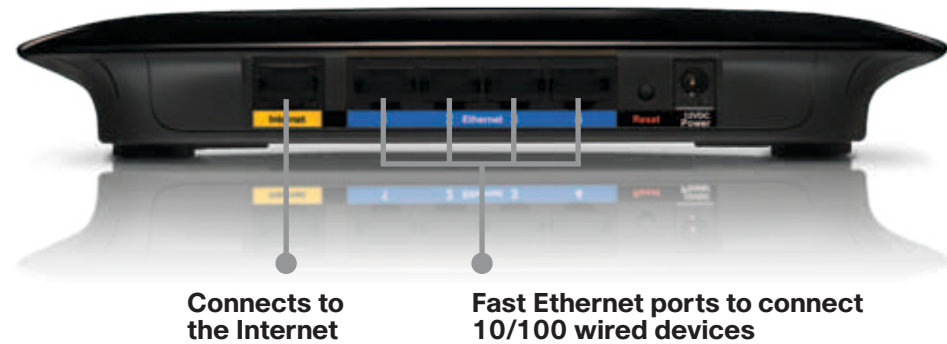

Connect to More

Four 10/100 Ethernet ports let you connect printers, networked storage drives, and other Ethernet-enabled devices to your network, so you can access and share them wirelessly from all your computers at once. No need to trade cables, or wait for someone else to finish their work before you do yours.

Advanced Security

Advanced wireless security and SPI firewall protection designed to help safeguard your home network and computers from most Internet attacks.

Featured Specifications:	
Wireless Bands:	
<input checked="" type="checkbox"/>	2.4 GHz Only
<input type="checkbox"/>	Selectable (2.4 GHz or 5 GHz)
<input type="checkbox"/>	Simultaneous (2.4 GHz and 5 GHz)
Avoids Interference w/ other devices/networks:	
<input checked="" type="checkbox"/>	Good
<input type="checkbox"/>	Better
<input type="checkbox"/>	Best
Four Port Wired Switch Speed:	
<input checked="" type="checkbox"/>	Fast Ethernet (10/100Mbps)
<input type="checkbox"/>	Gigabit Ethernet (10/100/1000Mbps)
Setup and Security:	
<input checked="" type="checkbox"/>	Wi-Fi Protected Setup™
<input checked="" type="checkbox"/>	WEP, WPA™, WPA2™ encryption
<input checked="" type="checkbox"/>	Built-in firewall to guard against Internet attacks
Special Features:	
<input type="checkbox"/>	Storage Link to share a USB Hard Drive
<input type="checkbox"/>	Media Optimized Networking for concurrent HD video and music streaming, voice, gaming, large file transfers.

Features

- Internet-sharing Router and 4-port Switch, with a built in speed and range enhanced Wireless Access Point
- MIMO technology uses multiple radios to create a robust signal that travels farther and reduces dead spots
- Much faster than Wireless-G, but also works great with Wireless-G and -B devices
- Wireless signals protected by wireless encryption, and your network protected from Internet attacks by a powerful SPI firewall