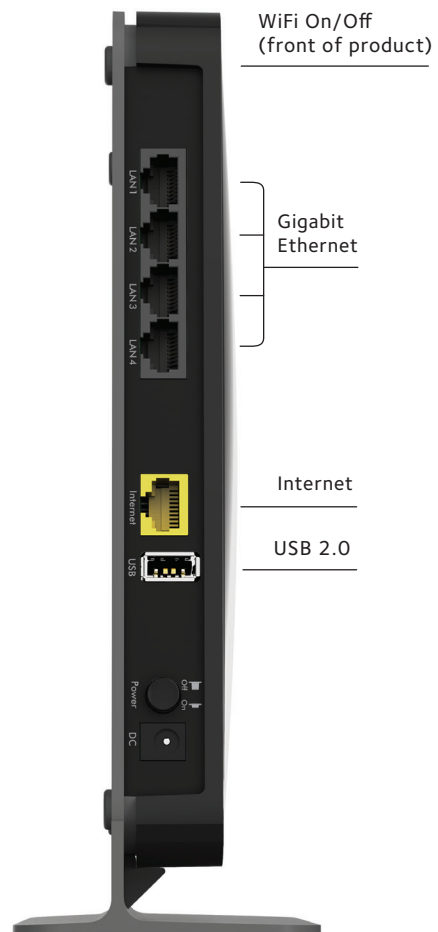

MULTIPLE HD STREAMING—Optimized for a smooth, lag-free multiple HD streaming experience

Connection Diagram

PACKAGE CONTENTS

- N750 WiFi Dual Band Gigabit Router—Premium Edition (WNDR4300v2)
- Ethernet cable
- Power adapter
- Quick Start Guide
- Premium Feature Booklet