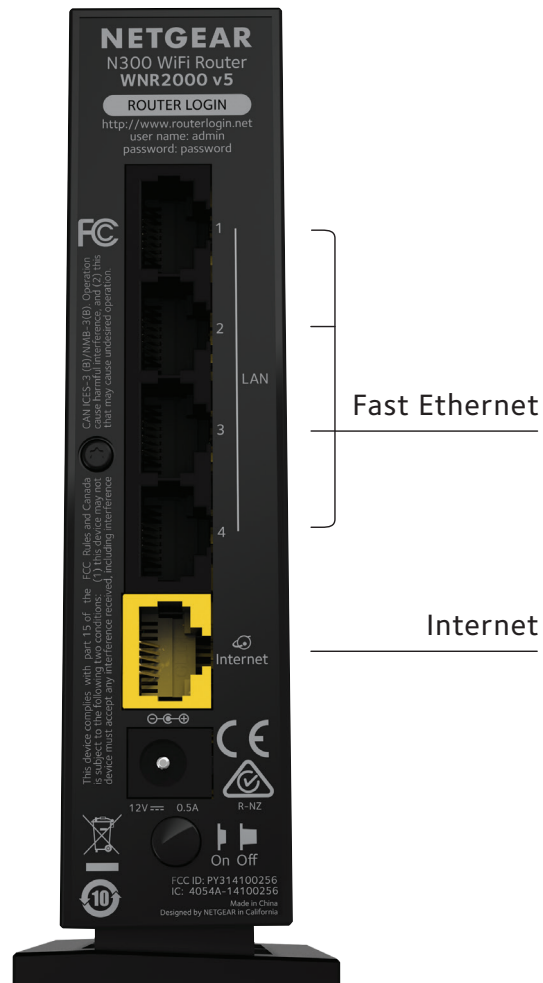

ONLINE GAMING—Optimized for multi-player gaming with no lags

Connection Diagram

PACKAGE CONTENTS

- N300 WiFi Router (WNR2000v5)
- Ethernet cable
- Power adapter
- Quick install guide

PHYSICAL SPECIFICATIONS