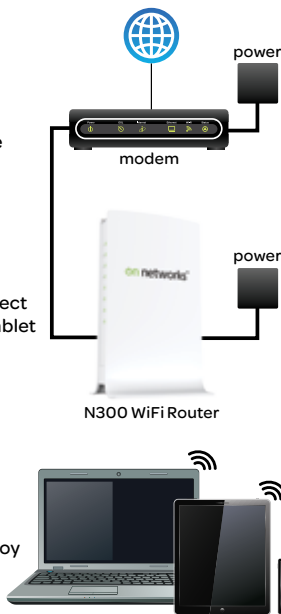

Choose the Right WiFi Router – Compare Products

Product	Speed†	Range	Ethernet Ports	Surf the Web	Online Chat	Stream Music & Video	Fast File Downloads	Multiplayer Online Gaming
N150R	up to 150 Mbps	Good	Three (3) 10/100 Ethernet ports (1 WAN and 2 LAN)					
N300R	up to 300 Mbps	Better	Five (5) 10/100 Ethernet ports (1 WAN and 4 LAN)					

Easy Setup

1. Follow the quick installation guide

2. Power up & connect to a computer, tablet or smartphone

3. Open a browser to complete installation & enjoy the Internet

90 DAY FREE BASIC TECHNICAL SUPPORT* www.on-networks.com/support

On Networks
6455 East Johns Crossing
Suite 230
Duluth, GA 30097
Phone: 1-855-638-0100
E-mail: info@on-networks.com
www.on-networks.com

This product comes with a limited warranty, the acceptance of which is a condition of sale. This product has been tested for quality assurance and this product or its components may have been recycled.

* Free basic technical support provided for 90 days from date of purchase. Premium technical support also available on a paid for basis.

† Maximum wireless signal rate derived from IEEE standard 802.11 specifications. For best results use with devices or WiFi adapters with the same or better wireless technology. Actual data throughput and wireless coverage will vary. Network conditions and environmental factors, including volume of network traffic, building materials and construction, and network overhead, lower actual data throughput rate and wireless coverage. On Networks makes no express or implied representations or warranties about this product's compatibility with any future standards.

¹ Works with devices supporting Wi-Fi Protected Setup® (WPS).