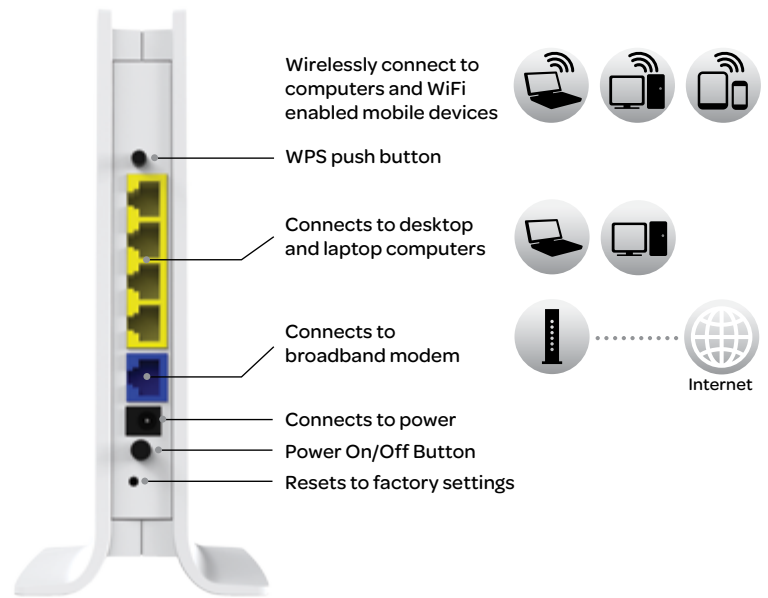

Choose the Right WiFi Router – Compare Products

Product	Speed†	Range	Ethernet Ports	Surf the Web	Online Chat	Stream Music & Video	Fast File Downloads	Multiplayer Online Gaming
N150R	up to 150 Mbps	Good	Three (3) 10/100 Ethernet ports (1 WAN and 2 LAN)					
N300R	up to 300 Mbps	Better	Five (5) 10/100 Ethernet ports (1 WAN and 4 LAN)					

Easy Setup

1. Follow the quick installation guide

2. Power up & connect to a computer, tablet or smartphone

3. Open a browser to complete installation & enjoy the Internet

90 DAY FREE BASIC TECHNICAL SUPPORT* www.on-networks.com/support

On Networks
6455 East Johns Crossing
Suite 230
Duluth, GA 30097
Phone: 1-855-638-0100
E-mail: info@on-networks.com
www.on-networks.com

This product comes with a limited warranty, the acceptance of which is a condition of sale. This product has been tested for quality assurance and this product or its components may have been recycled.

* Free basic technical support provided for 90 days from date of purchase. Premium technical support also available on a paid for basis.

† Maximum wireless signal rate derived from IEEE standard 802.11 specifications. For best results use with devices or WiFi adapters with the same or better wireless technology. Actual data throughput and wireless coverage will vary. Network conditions and environmental factors, including volume of network traffic, building materials and construction, and network overhead, lower actual data throughput rate and wireless coverage. On Networks makes no express or implied representations or warranties about this product's compatibility with any future standards.

¹ Works with devices supporting Wi-Fi Protected Setup® (WPS).