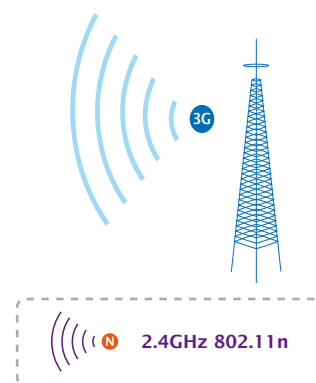

On Transportation-

No matter where you are, WNRT-625G provide you the mobile Internet and share Internet to nearby users or friends via 3G network, even on transportation or outdoor event...etc.