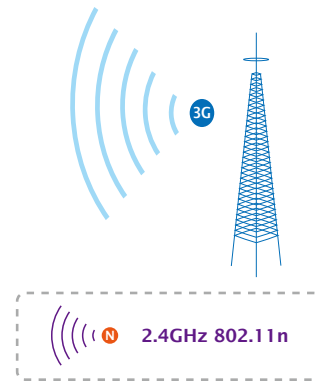

APPLICATIONS

Roaming 3G mobile wireless network, Faster Speed in WiFi, sharing Internet everywhere.

At Home-

With wired WAN interface backup, besides dual choices roaming Internet, features wireless 300Mbps transmission and advanced security, users enjoy high-speed connection and surf the Internet safely.