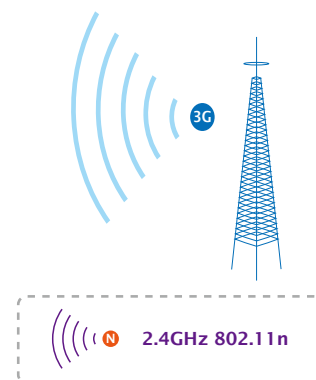

In Public Station-

Besides updating real-time information for passengers, also offering Internet access service for business traveling