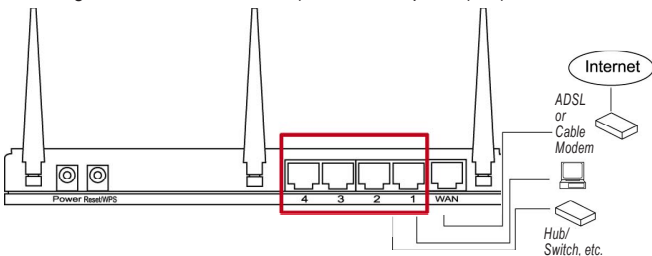

## Package Contents

Before you start to install and operate this router, make sure the following items are enclosed; otherwise, contact your dealer for assistance.

- Gigabit router
- A/C power adapter
- Ethernet Cat5 RJ-45 cable: 1.0 m (3 ft.)
- Quick installation guide & user manual CD-ROM

## Installation

1. Connect your DSL or cable modem to the WAN port of the router using the provided RJ-45 Ethernet cable. **NOTE:** Standard modems provided by Internet service providers come with at least one LAN/Ethernet port, which connects to the WAN port of the INTELLINET NETWORK SOLUTIONS Wireless 802.11n Gigabit Router.

2. Connect all your computers and network devices (network-enabled components like game consoles, network media players, network storage units or LAN switches) to the LAN ports (1-4) of the router.

3. Connect the A/C power adapter to the wall socket, and then connect it to the power jack of the router.