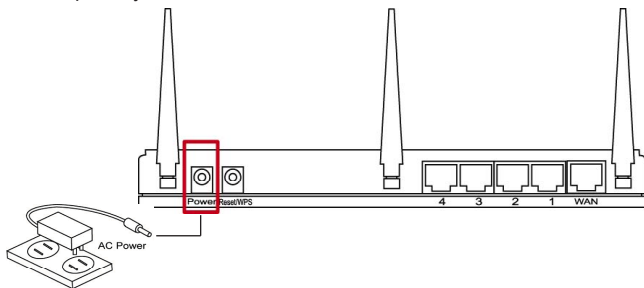

## Package Contents

Before you start to install and operate this router, make sure the following items are enclosed; otherwise, contact your dealer for assistance.

- Gigabit router
- A/C power adapter
- Ethernet Cat5 RJ-45 cable: 1.0 m (3 ft.)
- Quick installation guide & user manual CD-ROM

## Installation

1. Connect your DSL or cable modem to the WAN port of the router using the provided RJ-45 Ethernet cable. **NOTE:** Standard modems provided by Internet service providers come with at least one LAN/Ethernet port, which connects to the WAN port of the INTELLINET NETWORK SOLUTIONS Wireless 802.11n Gigabit Router.

2. Connect all your computers and network devices (network-enabled components like game consoles, network media players, network storage units or LAN switches) to the LAN ports (1-4) of the router.

3. Connect the A/C power adapter to the wall socket, and then connect it to the power jack of the router.