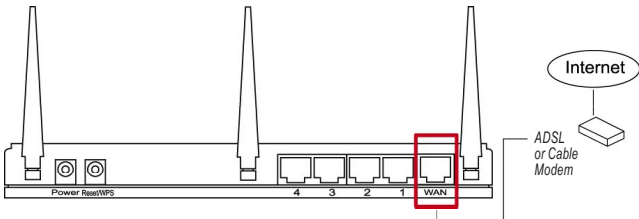

Package Contents

Before you start to install and operate this router, make sure the following items are enclosed; otherwise, contact your dealer for assistance.

- Gigabit router
- A/C power adapter
- Ethernet Cat5 RJ-45 cable: 1.0 m (3 ft.)
- Quick installation guide & user manual CD-ROM

Installation

1. Connect your DSL or cable modem to the WAN port of the router using the provided RJ-45 Ethernet cable. **NOTE:** Standard modems provided by Internet service providers come with at least one LAN/Ethernet port, which connects to the WAN port of the INTELLINET NETWORK SOLUTIONS Wireless 802.11n Gigabit Router.